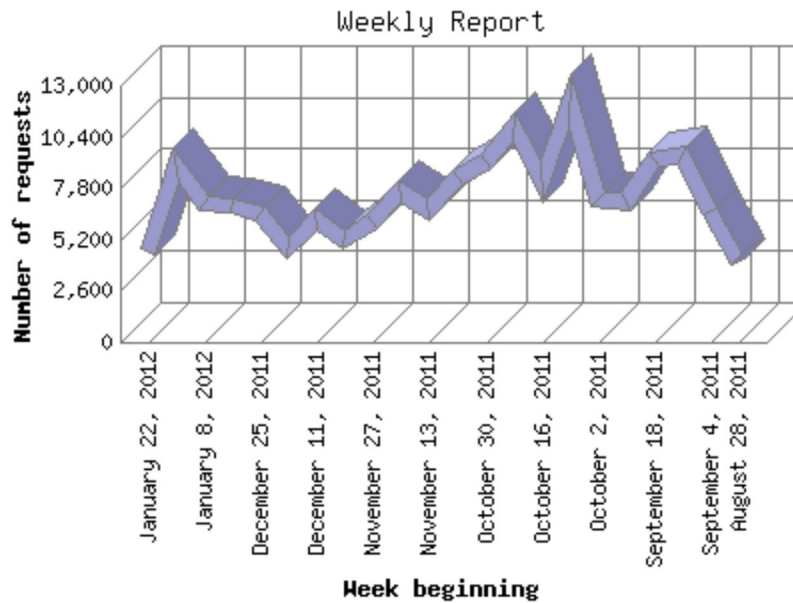

Web Site Report For saphonemeeting.org

Weekly Report

The Weekly Report identifies the activity for each week within the report time frame. Remember that one page hit can result in several server requests as the images for each page are loaded.

Note: Depending on the report time frame for this report the first and last week may not represent a full seven day week, resulting in lower hits.

	Week beginning	Number of requests	Number of page requests
1.	August 28, 2011	4,059	521
2.	September 4, 2011	6,645	1,216
3.	September 11, 2011	9,417	1,205
4.	September 18, 2011	9,255	901
5.	September 25, 2011	7,160	762
6.	October 2, 2011	7,166	669
7.	October 9, 2011	12,213	1,202
8.	October 16, 2011	8,075	802
9.	October 23, 2011	10,902	1,133

10.	October 30, 2011	9,136	1,005
11.	November 6, 2011	8,373	827
12.	November 13, 2011	6,662	666
13.	November 20, 2011	7,575	812
14.	November 27, 2011	6,060	679
15.	December 4, 2011	5,213	667
16.	December 11, 2011	6,235	692
17.	December 18, 2011	4,755	650
18.	December 25, 2011	6,457	718
19.	January 1, 2012	6,937	681
20.	January 8, 2012	6,990	675
21.	January 15, 2012	8,958	796
22.	January 22, 2012	4,618	443

Most active week beginning September 4, 2011 : 1,216 pages sent. **12,213 requests handled.**

Weekly average: 805 pages sent. **7,402 requests handled.**

This report was generated on January 26, 2012 14:57.
Report time frame August 30, 2011 13:08 to January 25, 2012 23:34.